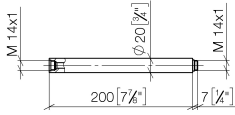

Extension for shower with fixed riser 200 mm - Champagne (22kt Gold)

IMO

12 120 970

	Champagne (22kt Gold)	12 120 970-47
	Brushed Light Gold	12 120 970-27

Fits: IMO, LULU, MADISON, MEM, TARA, CL.1, LISSÉ, VAIA, META, CYO

Extension for shower with fixed riser 200 mm - Champagne (22kt Gold)

IMO

12 120 970

12 120 970

mm [inches]

12 120 970

Parts for other finishes can be found here: [Brushed Light Gold](#)

Spare parts list

No.	Item Number	Name	Quantity used	Delivery time
1	90 14 10 011 00 90	seal	1	2
2	09 24 04 180-47	extension	1	60