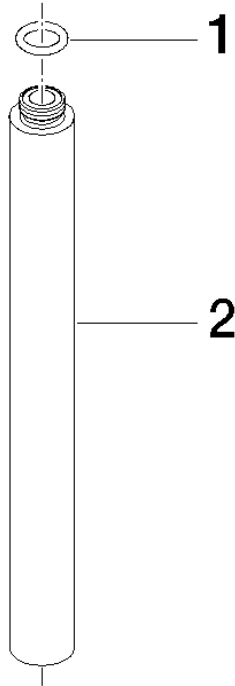

Extension for shower with fixed riser 200 mm - Champagne (22kt Gold)

IMO

12 120 970

	Champagne (22kt Gold)	12 120 970-47
	Brushed Light Gold	12 120 970-27

Fits: IMO, LULU, MADISON, MEM, TARA, CL.1, LISSÉ, VAIA, META, CYO

Extension for shower with fixed riser 200 mm - Champagne (22kt Gold)

IMO

12 120 970

12 120 970

mm [inches]

12 120 970

Parts for other finishes can be found here: [Brushed Light Gold](#)

Spare parts list

No.	Item Number	Name	Quantity used	Delivery time
1	90 14 10 011 00 90	seal	1	2
2	09 24 04 180-47	extension	1	60